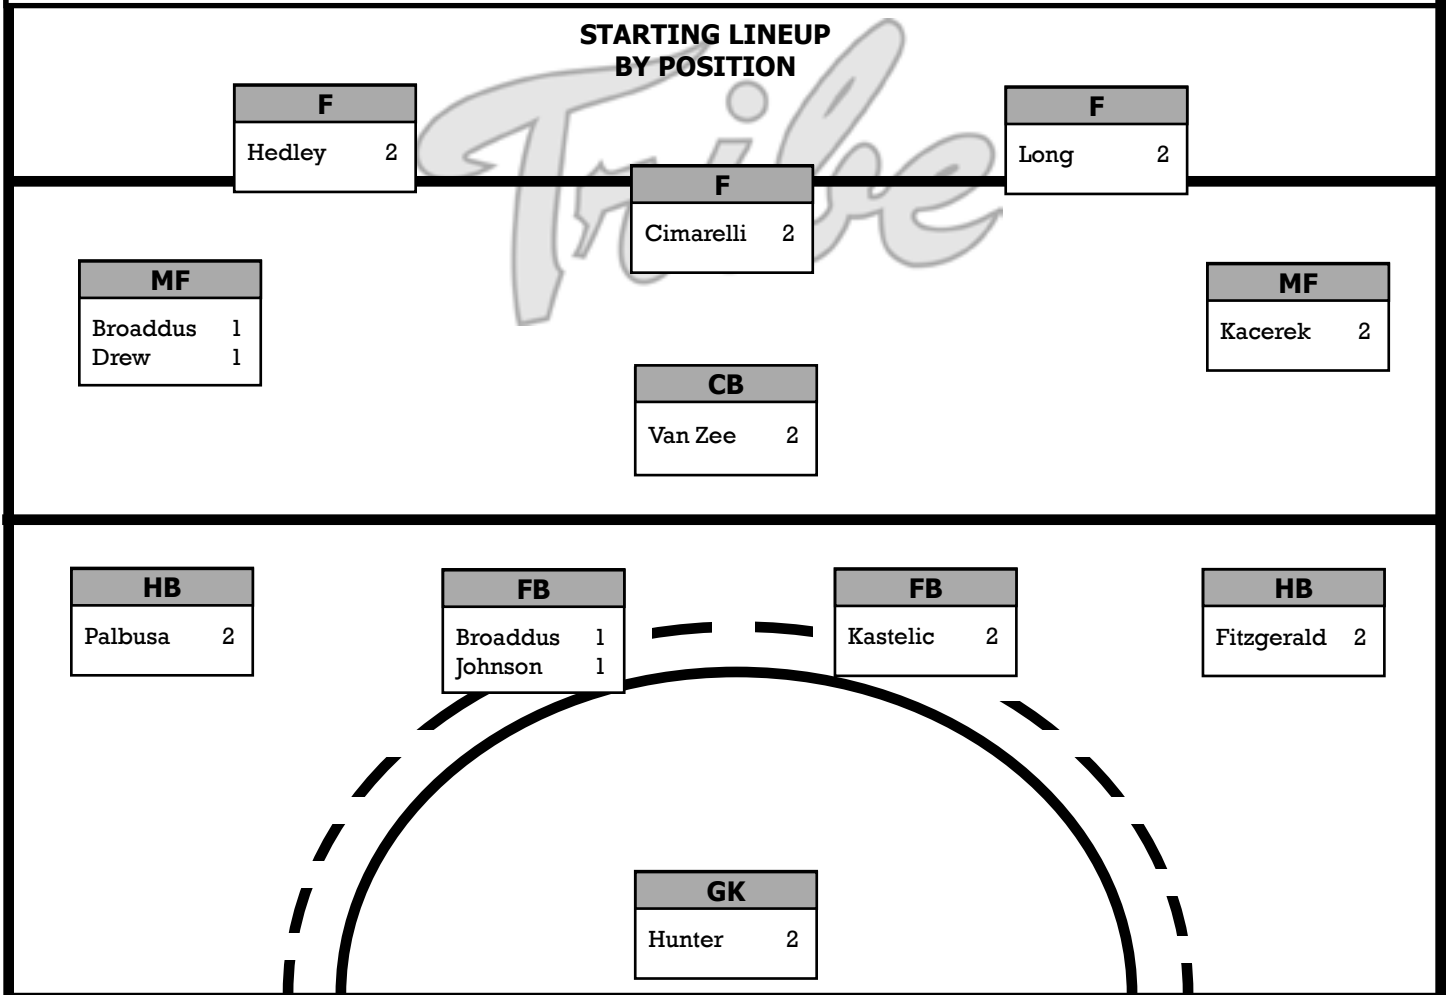

STARTING LINEUP BY GAME

OPPONENT	F	F	F	MF	CB	MF	HB	FB	FB	HB	GK
Ball State	Hedley	Cimarelli	Long	Broaddus	Van Zee	Kacerek	Palbusa	Johnson	Kastelic	Fitzgerald	Hunter
Miami (Ohio)	Hedley	Cimarelli	Long	Drew	Van Zee	Kacerek	Palbusa	Broaddus	Kastelic	Fitzgerald	Hunter
Davidson											
Radford											
Rutgers											
Princeton											
Richmond											
Virginia											
VCU											
Drexel											
North Carolina											
Delaware											
James Madison											
Duke											
Hofstra											
Northeastern											
Towson											
Old Dominion											

**STARTING LINEUP
BY POSITION**