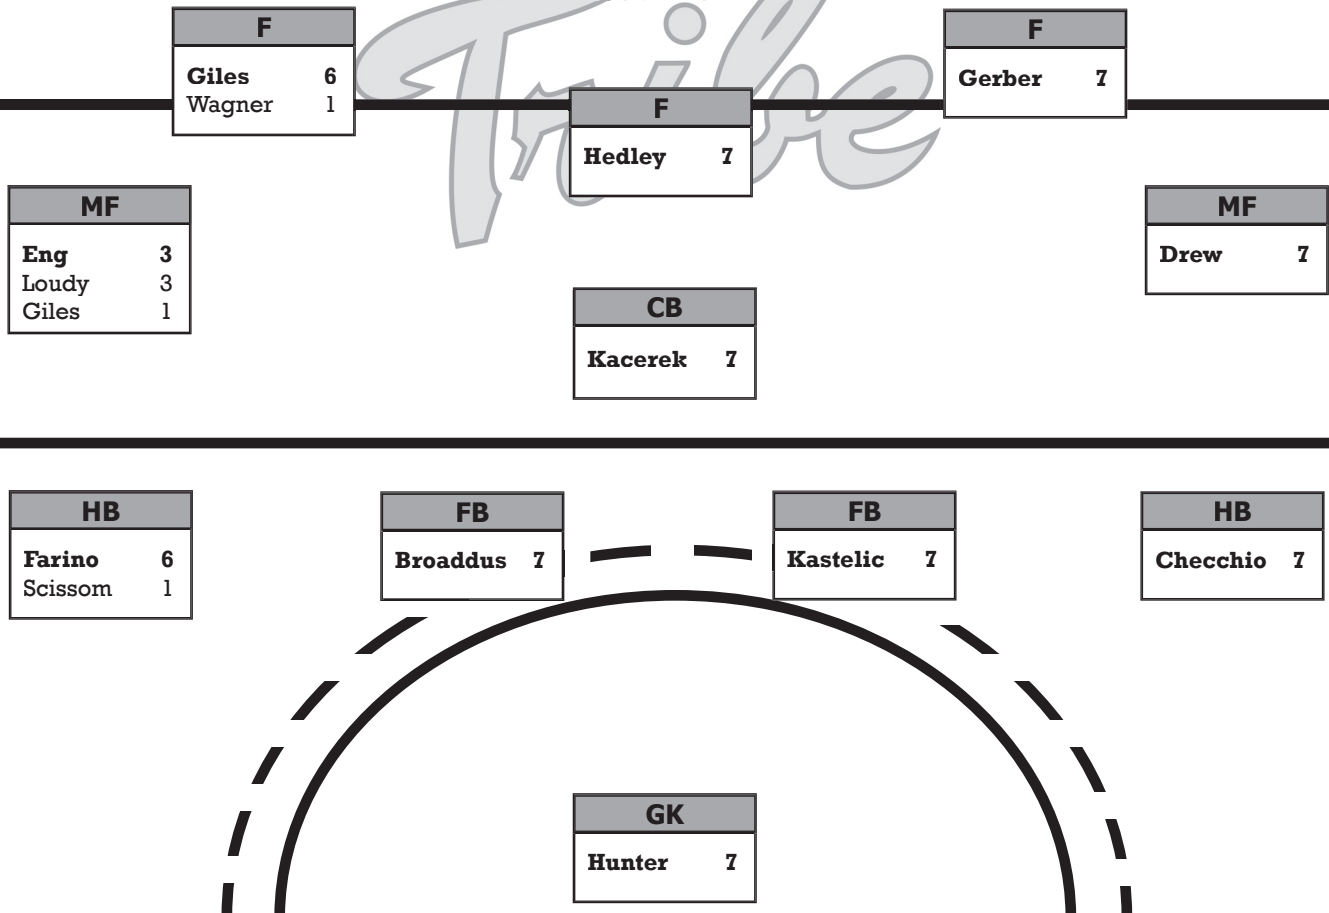

STARTING LINEUP BY GAME

OPPONENT	F	F	F	MF	CB	MF	HB	FB	FB	HB	GK
Lock Haven	Giles	Hedley	Gerber	Eng	Kacerek	Drew	Scissom	Kastelic	Broaddus	Checchio	Hunter
Fairfield	Giles	Hedley	Gerber	Loudy	Kacerek	Drew	Farino	Kastelic	Broaddus	Checchio	Hunter
Duke	Giles	Hedley	Gerber	Loudy	Kacerek	Drew	Farino	Kastelic	Broaddus	Checchio	Hunter
Iowa	Wagner	Hedley	Gerber	Giles	Kacerek	Drew	Farino	Kastelic	Broaddus	Checchio	Hunter
Miami (Ohio)	Giles	Hedley	Gerber	Loudy	Kacerek	Drew	Farino	Kastelic	Broaddus	Checchio	Hunter
Longwood	Giles	Hedley	Gerber	Eng	Kacerek	Drew	Farino	Kastelic	Broaddus	Checchio	Hunter
Virginia	Giles	Hedley	Gerber	Eng	Kacerek	Drew	Farino	Kastelic	Broaddus	Checchio	Hunter
Northeastern											
Radford											
Delaware											
Towson											
Drexel											
Hofstra											
North Carolina											
Appalachian St.											
VCU											
James Madison											
Old Dominion											

STARTING LINEUP BY POSITION