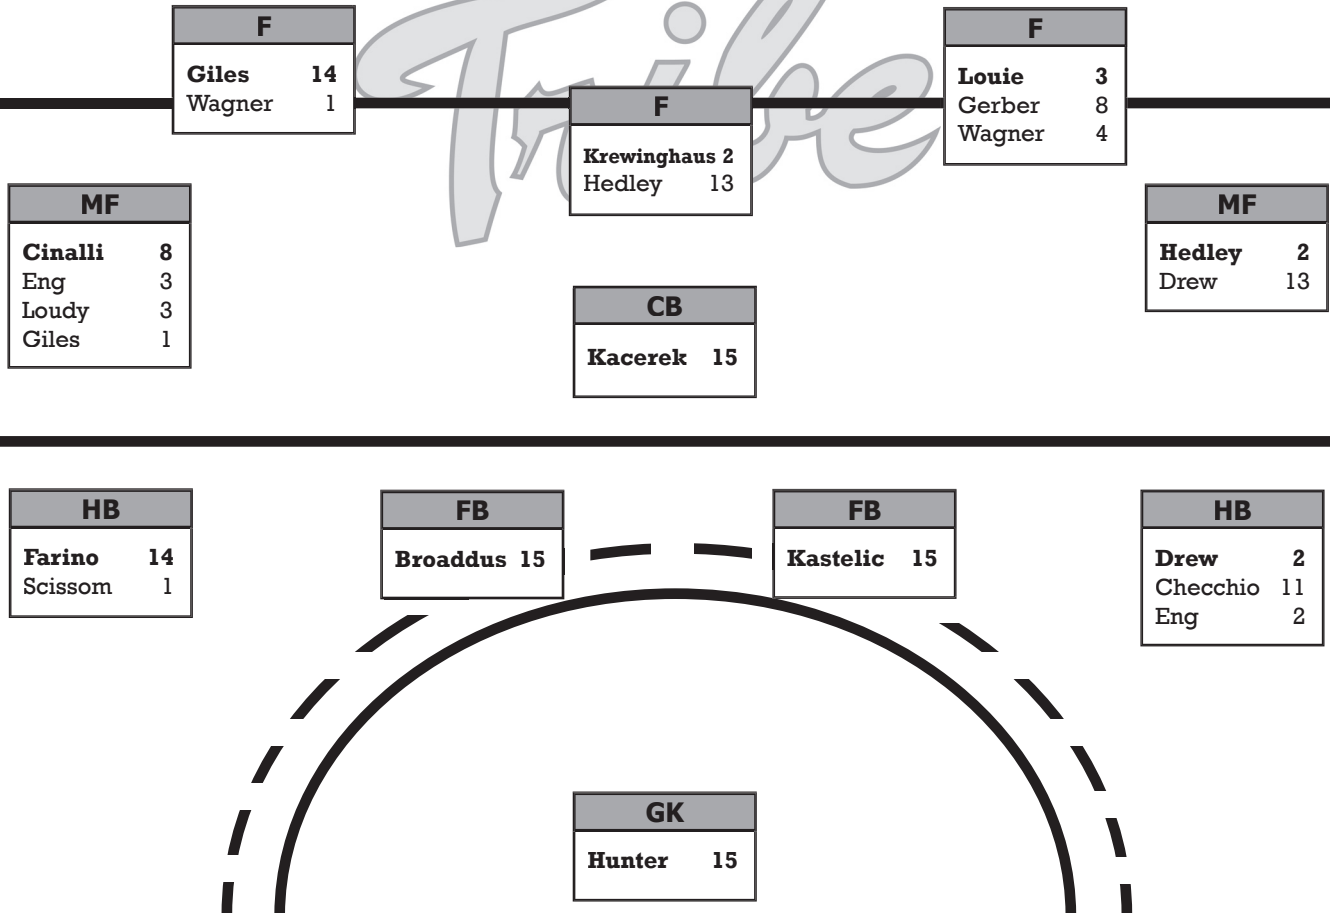

STARTING LINEUP BY POSITION