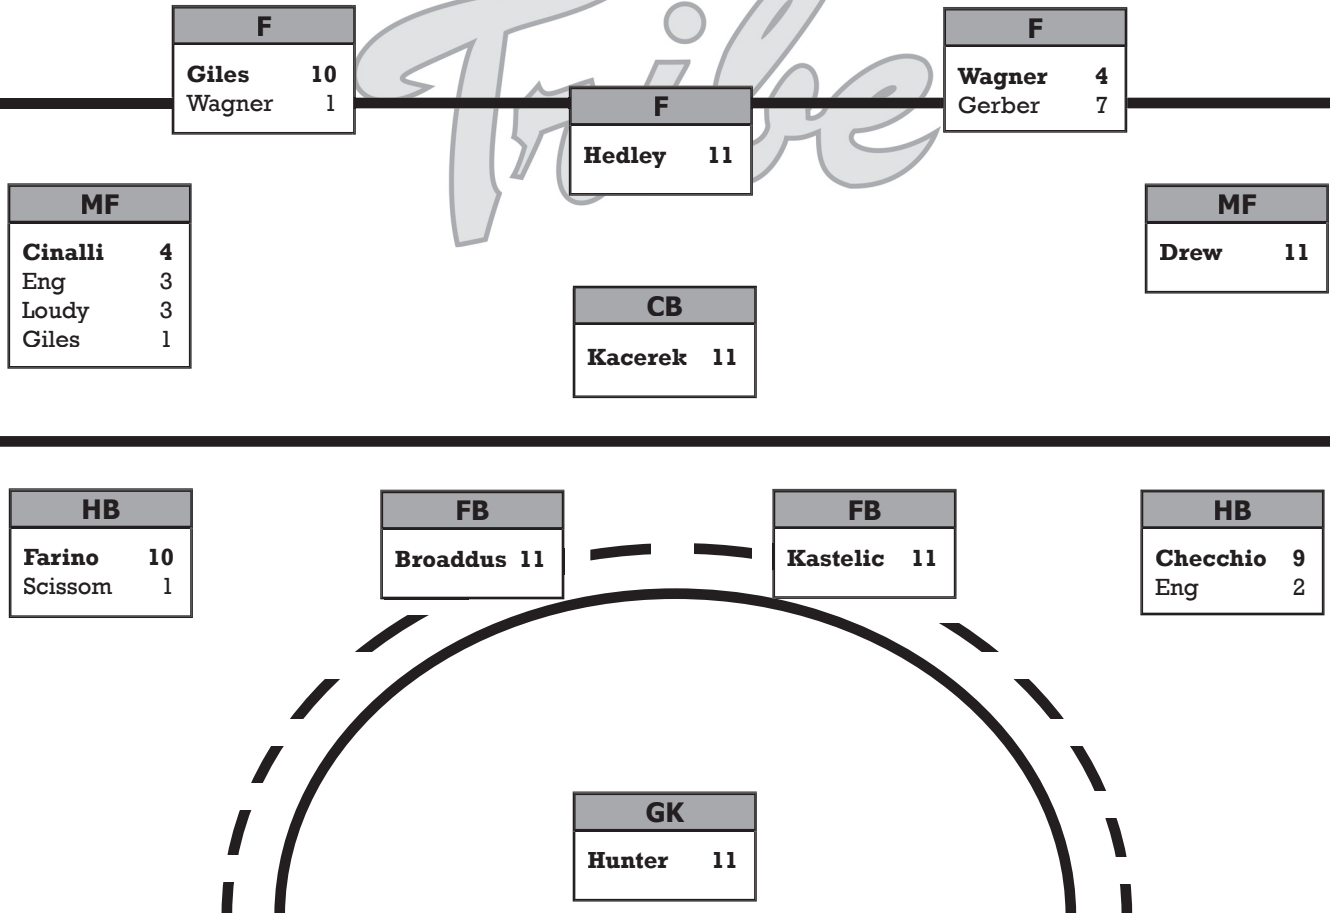

STARTING LINEUP BY GAME

OPPONENT	F	F	F	MF	CB	MF	HB	FB	FB	HB	GK
Lock Haven	Giles	Hedley	Gerber	Eng	Kacerek	Drew	Scissom	Kastelic	Broaddus	Checchio	Hunter
Fairfield	Giles	Hedley	Gerber	Loudy	Kacerek	Drew	Farino	Kastelic	Broaddus	Checchio	Hunter
Duke	Giles	Hedley	Gerber	Loudy	Kacerek	Drew	Farino	Kastelic	Broaddus	Checchio	Hunter
Iowa	Wagner	Hedley	Gerber	Giles	Kacerek	Drew	Farino	Kastelic	Broaddus	Checchio	Hunter
Miami (Ohio)	Giles	Hedley	Gerber	Loudy	Kacerek	Drew	Farino	Kastelic	Broaddus	Checchio	Hunter
Longwood	Giles	Hedley	Gerber	Eng	Kacerek	Drew	Farino	Kastelic	Broaddus	Checchio	Hunter
Virginia	Giles	Hedley	Gerber	Eng	Kacerek	Drew	Farino	Kastelic	Broaddus	Checchio	Hunter
Northeastern	Giles	Hedley	Wagner	Cinalli	Kacerek	Drew	Farino	Kastelic	Broaddus	Eng	Hunter
Radford	Giles	Hedley	Wagner	Cinalli	Kacerek	Drew	Farino	Kastelic	Broaddus	Eng	Hunter
Delaware	Giles	Hedley	Wagner	Cinalli	Kacerek	Drew	Farino	Kastelic	Broaddus	Checchio	Hunter
Towson	Giles	Hedley	Wagner	Cinalli	Kacerek	Drew	Farino	Kastelic	Broaddus	Checchio	Hunter
Drexel											
Hofstra											
North Carolina											
Appalachian St.											
VCU											
James Madison											
Old Dominion											

STARTING LINEUP BY POSITION