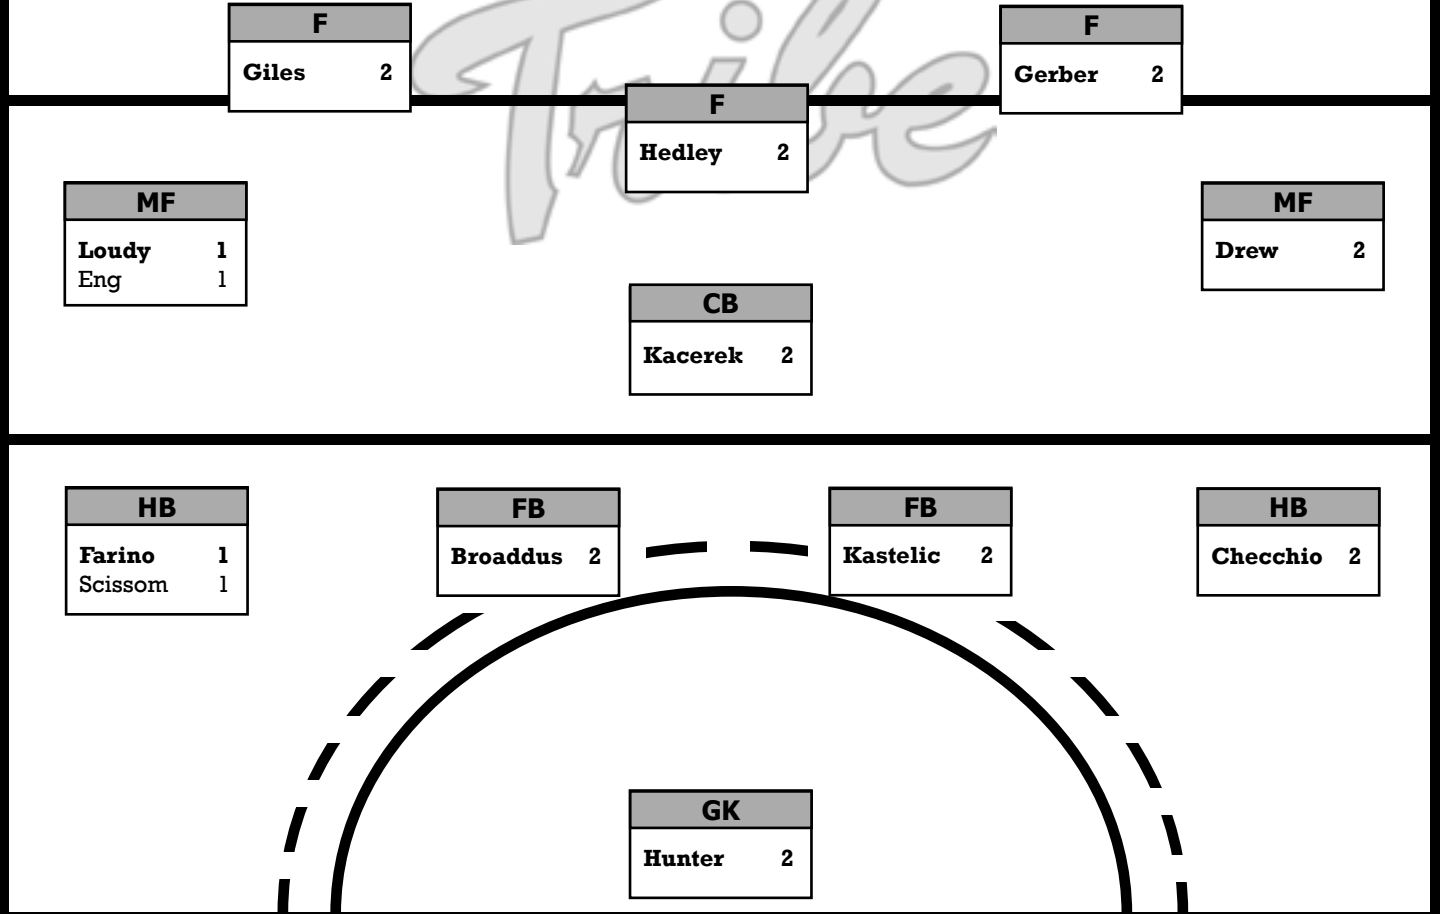

STARTING LINEUP BY GAME

OPPONENT	F	F	F	MF	CB	MF	HB	FB	FB	HB	GK
Lock Haven	Giles	Hedley	Gerber	Eng	Kacerek	Drew	Scissom	Kastelic	Broaddus	Checchio	Hunter
Fairfield	Giles	Hedley	Gerber	Loudy	Kacerek	Drew	Farino	Kastelic	Broaddus	Checchio	Hunter
Duke											
Iowa											
Miami (Ohio)											
Longwood											
Virginia											
Northeastern											
Radford											
Delaware											
Towson											
Drexel											
Hofstra											
North Carolina											
Appalachian St.											
VCU											
James Madison											
Old Dominion											

STARTING LINEUP BY POSITION