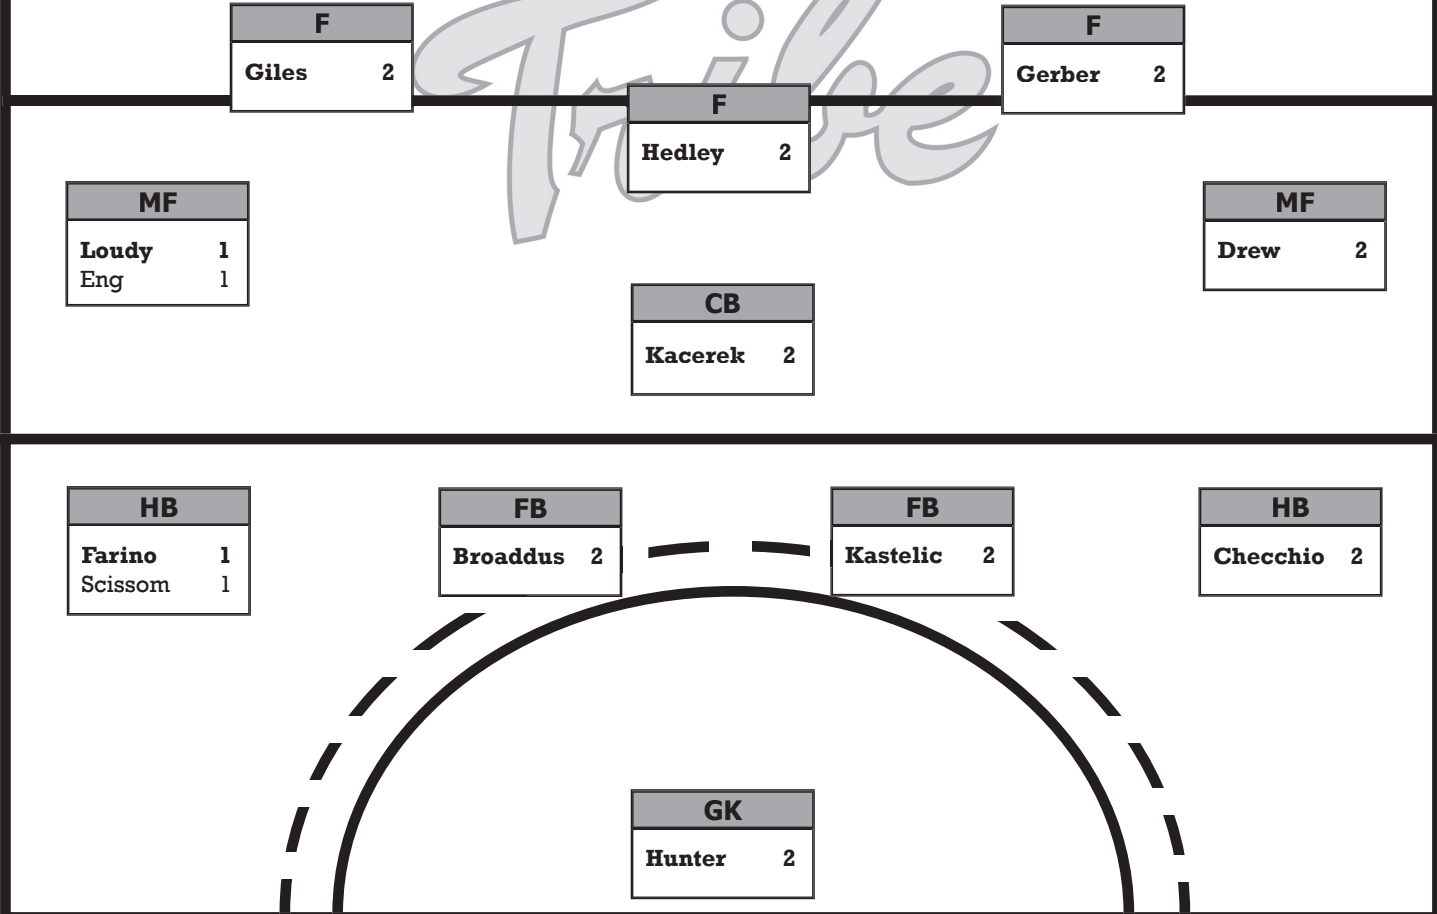

STARTING LINEUP BY GAME

OPPONENT	F	F	F	MF	CB	MF	HB	FB	FB	HB	GK
Lock Haven	Giles	Hedley	Gerber	Eng	Kacerek	Drew	Scissom	Kastelic	Broaddus	Checchio	Hunter
Fairfield	Giles	Hedley	Gerber	Loudy	Kacerek	Drew	Farino	Kastelic	Broaddus	Checchio	Hunter
Duke											
Iowa											
Miami (Ohio)											
Longwood											
Virginia											
Northeastern											
Radford											
Delaware											
Towson											
Drexel											
Hofstra											
North Carolina											
Appalachian St.											
VCU											
James Madison											
Old Dominion											

STARTING LINEUP BY POSITION