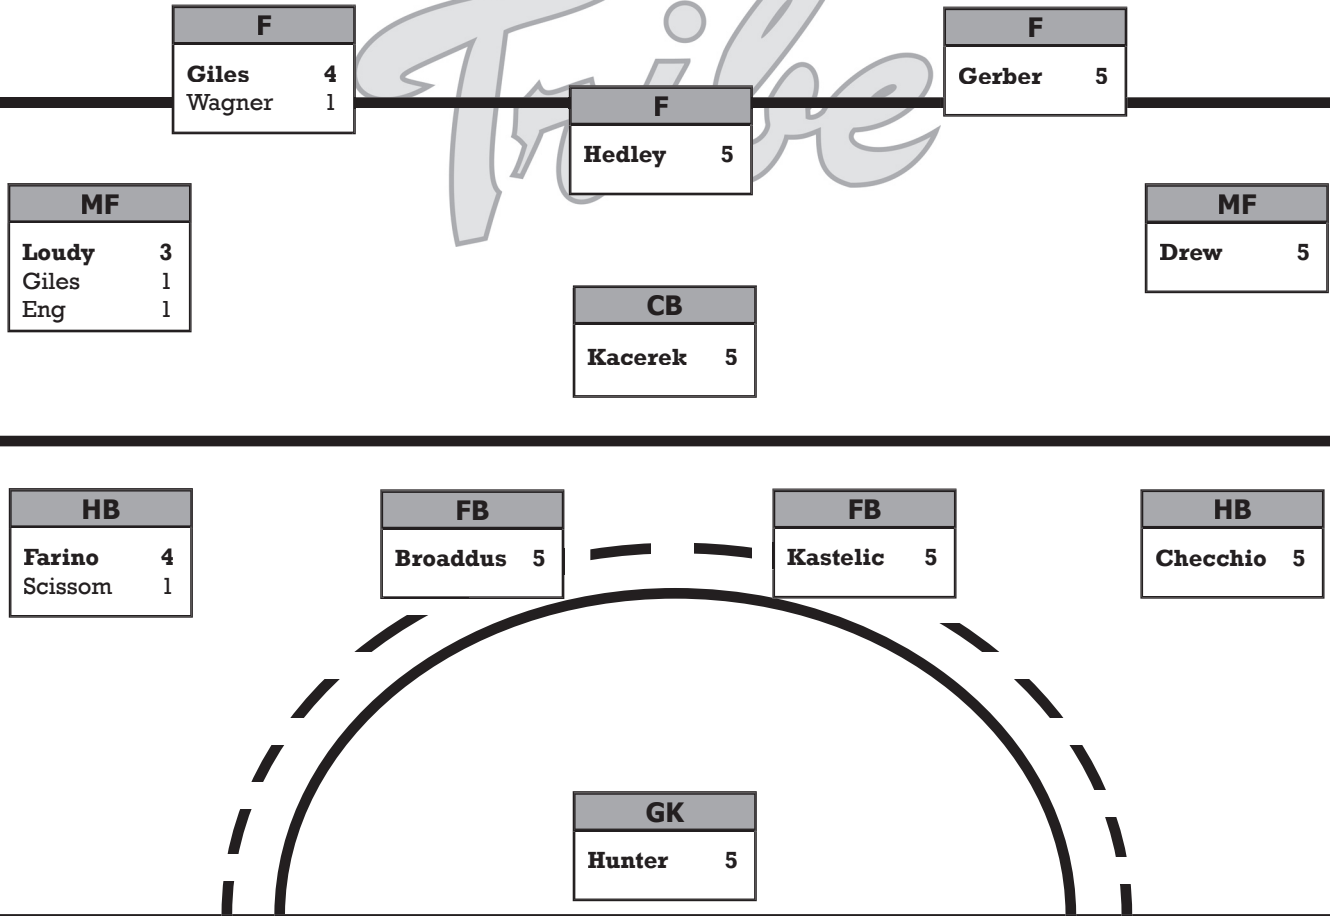

STARTING LINEUP BY GAME

OPPONENT	F	F	F	MF	CB	MF	HB	FB	FB	HB	GK
Lock Haven	Giles	Hedley	Gerber	Eng	Kacerek	Drew	Scissom	Kastelic	Broaddus	Checchio	Hunter
Fairfield	Giles	Hedley	Gerber	Loudy	Kacerek	Drew	Farino	Kastelic	Broaddus	Checchio	Hunter
Duke	Giles	Hedley	Gerber	Loudy	Kacerek	Drew	Farino	Kastelic	Broaddus	Checchio	Hunter
Iowa	Wagner	Hedley	Gerber	Giles	Kacerek	Drew	Farino	Kastelic	Broaddus	Checchio	Hunter
Miami (Ohio)	Giles	Hedley	Gerber	Loudy	Kacerek	Drew	Farino	Kastelic	Broaddus	Checchio	Hunter
Longwood											
Virginia											
Northeastern											
Radford											
Delaware											
Towson											
Drexel											
Hofstra											
North Carolina											
Appalachian St.											
VCU											
James Madison											
Old Dominion											

STARTING LINEUP BY POSITION